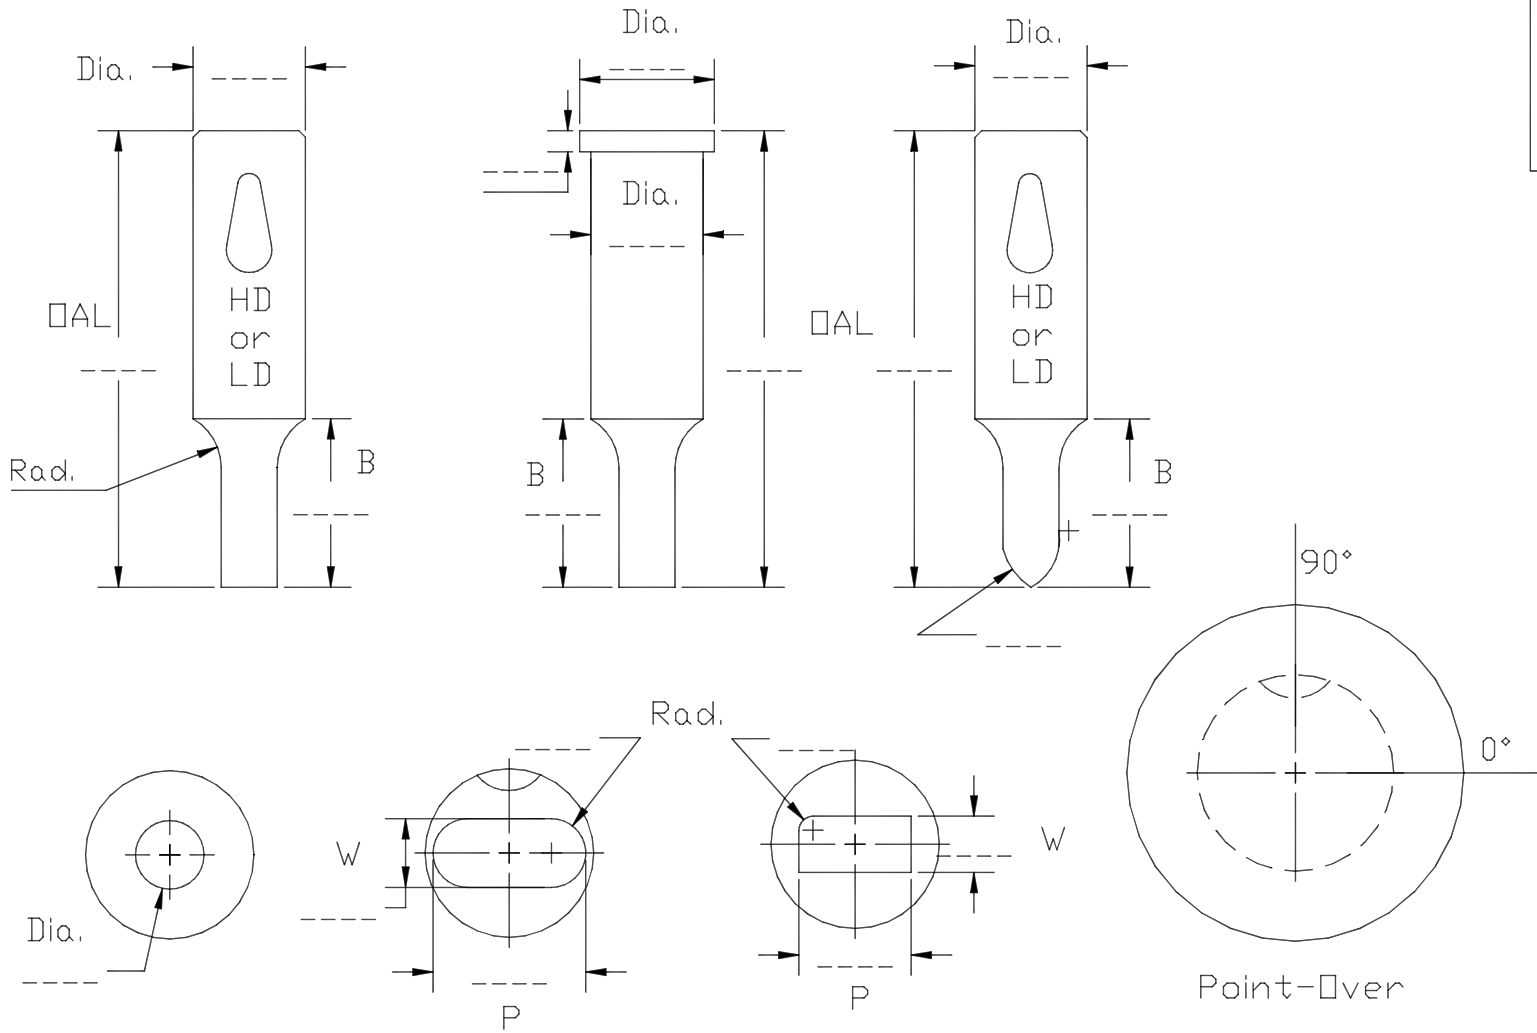

Company _____ Contact _____ Ph. _____

Notes:

Roadrunner Machine

Punch Order Form
 Fill in your Info and
 Submit for Quote

E-mail to
 wayne@roadrunnermachine.com

Pilots available in
 Headed and Ball-lock.

Ejectors available on
 all Punches.

Special Shapes available
 on all shank sizes.

View is Looking at Point

Required Info.

Headed or Ball Lock

Ball Seat: HD/LD

Ball Seat Orientation

Over All Lht. (OAL)

Dia.